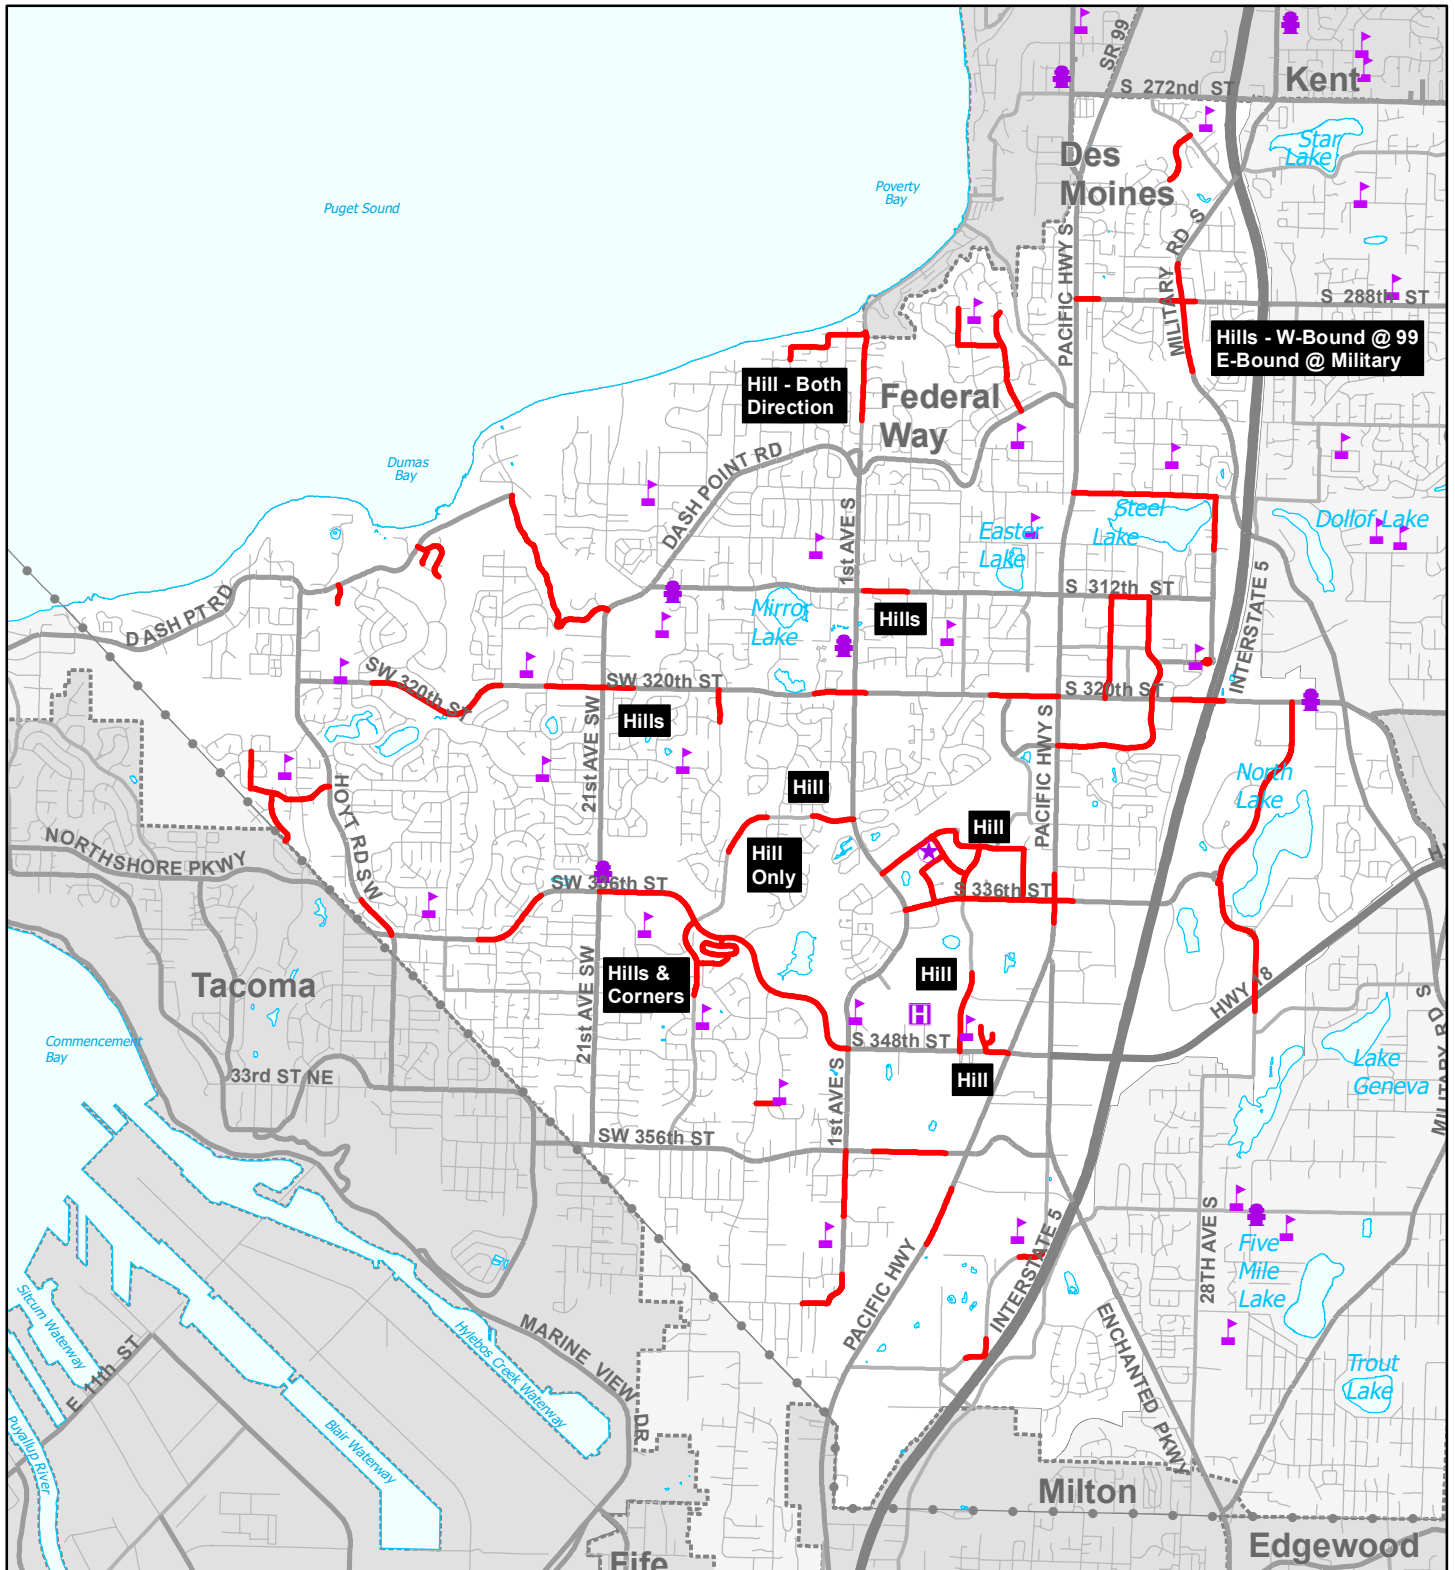

City of Federal Way

Hot Spot Anti-Icing Routes

Map Date: September 2023
 City of Federal Way
 33325 8th Ave S,
 Federal Way, WA 98003
 (253) 835-7000
www.cityoffederalway.com

R:\erike\IPW\Streets\Projects\SnowPlow\Maps\iceroutes.mxd

Legend

- Anti-Icing Route
- City Hall
- Fire Station
- Hospital
- Public School

This map is accompanied by NO warranties.